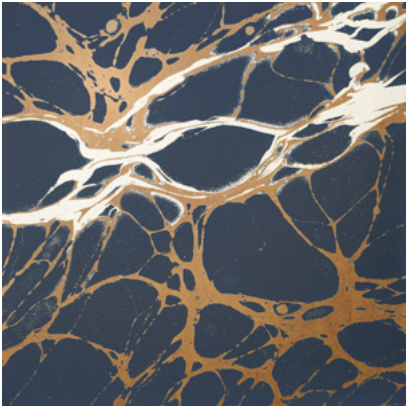

Calico

NIGHT

Tear Sheet

Night is an exploration of the duality of darkness and light.

BRICK

COPPER

ECRU

GLAZE

INDIGO

PERIDOT

ROYAL

SLATE

Night Royal

Suitable for residential and some commercial projects

COLOR
Royal

STOCK
Made to order