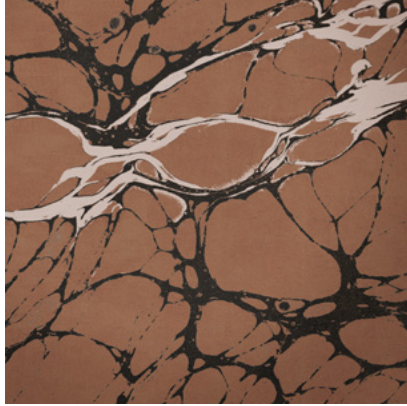

Calico

NIGHT

Tear Sheet

Night is an exploration of the duality of darkness and light.

BRICK

COPPER

ECRU

GLAZE

INDIGO

PERIDOT

ROYAL

SLATE

Night Royal

Suitable for residential and some commercial projects

COLOR
Royal

STOCK
Made to order