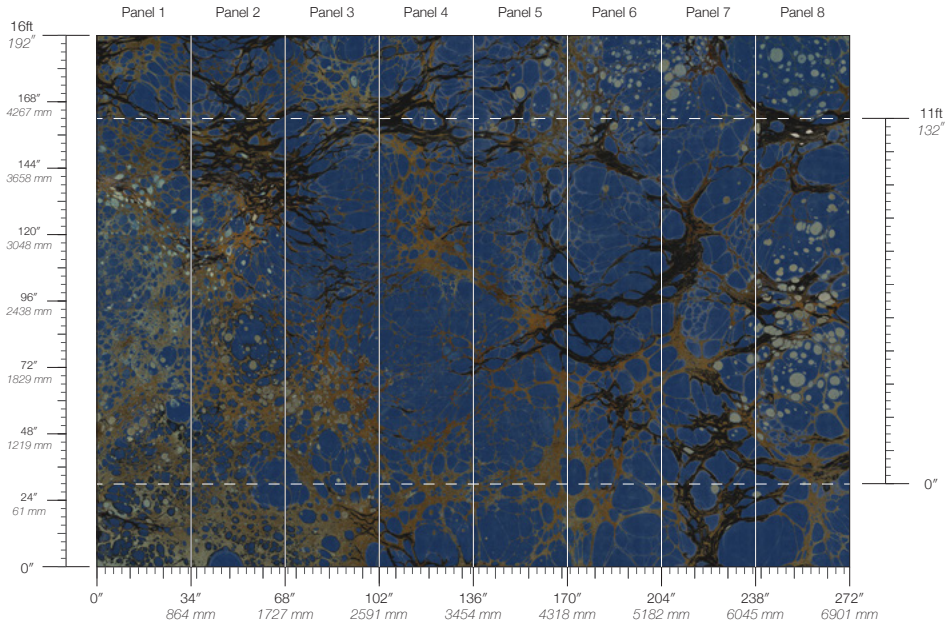

INDIGO

PERIDOT

ROYAL

SLATE

Night Royal

Suitable for residential and some commercial projects

COLOR
Royal

STOCK
Made to order

REPEAT
Non-repeating

CONTACT
sales@calicowallpaper.com
+1 718 243 1705
57 Lispenard Street
New York, NY 10013 USA

ITEM
1617

MINIMUM
1 panel

LEAD TIME
4 weeks to print

CONTENT
Dutch Metal Leaf

MAINTENANCE
Water-based cleanser

ORIGIN
USA

DISCLAIMER
Panel maps represent mural artwork only. Reference the physical sample for color and texture.

PANEL WIDTH
34" / 864 mm trimmed

FLAMMABILITY
ASTM E84 Adhered Class A

DETAILS
Custom options available

PANEL HEIGHT
132" / 3353 mm standard
192" / 4877 mm extended

ENVIRONMENTAL
Formaldehyde Free,
Heavy Metal Free

PRICE
Available upon request